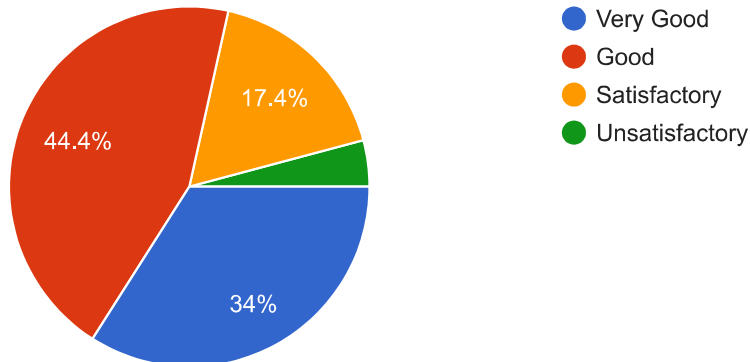

12. The teachers use student centric methods like as communicative learning, participative learning for enhancing learning experiences is

Copy

144 responses