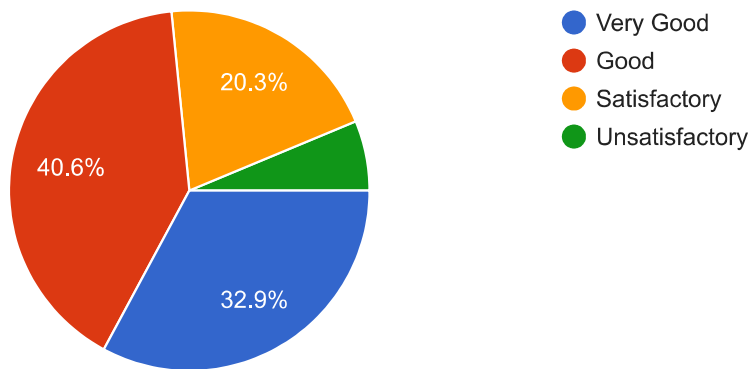

6. The conduction of field visit, study tour, excursion/survey for students is

143 responses