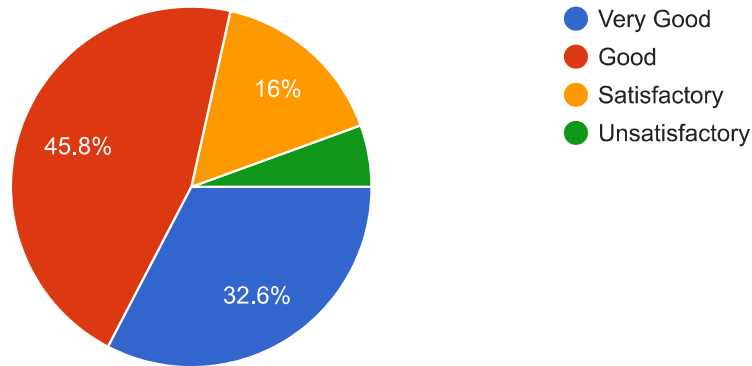

8. Helping approach towards varied academic and extramural activities is

144 responses