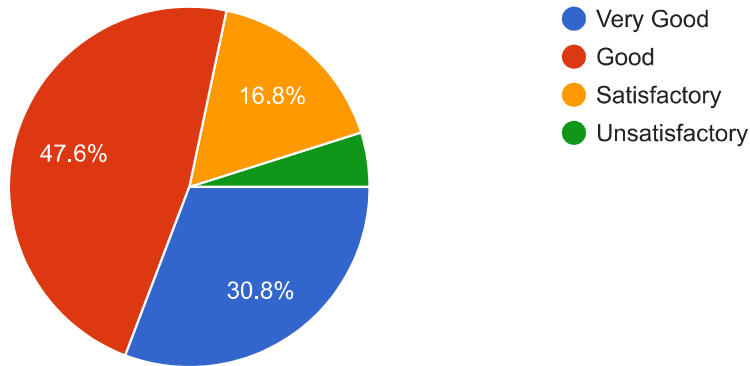

4. Teaching aids and multimedia/ models is used in teaching learning

144 responses

5. Effective mechanism of internal assessment existed in institution is

143 responses

6. The conduction of field visit, study tour, excursion/survey for students is