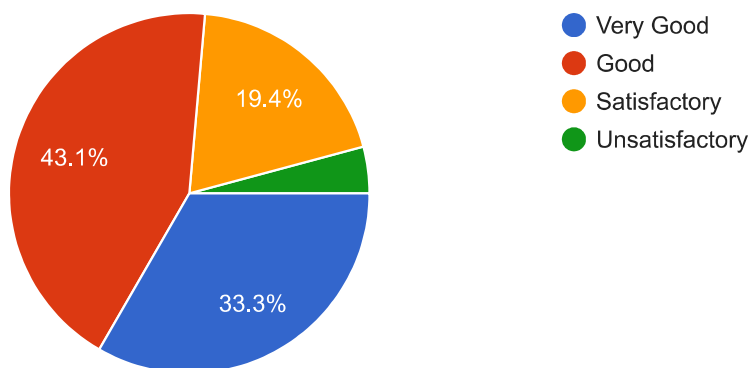

2. How well did the teachers prepare for the classes?

142 responses

3. The teacher's approach to teaching can best be described as

144 responses

4. Teaching aids and multimedia/ models is used in teaching learning

144 responses