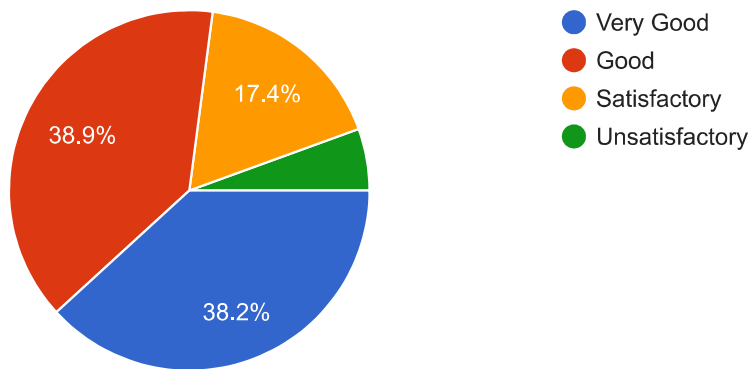

7. The new teaching techniques and strategies such as group discussion, seminar, presentation adopted by the teacher is

144 responses